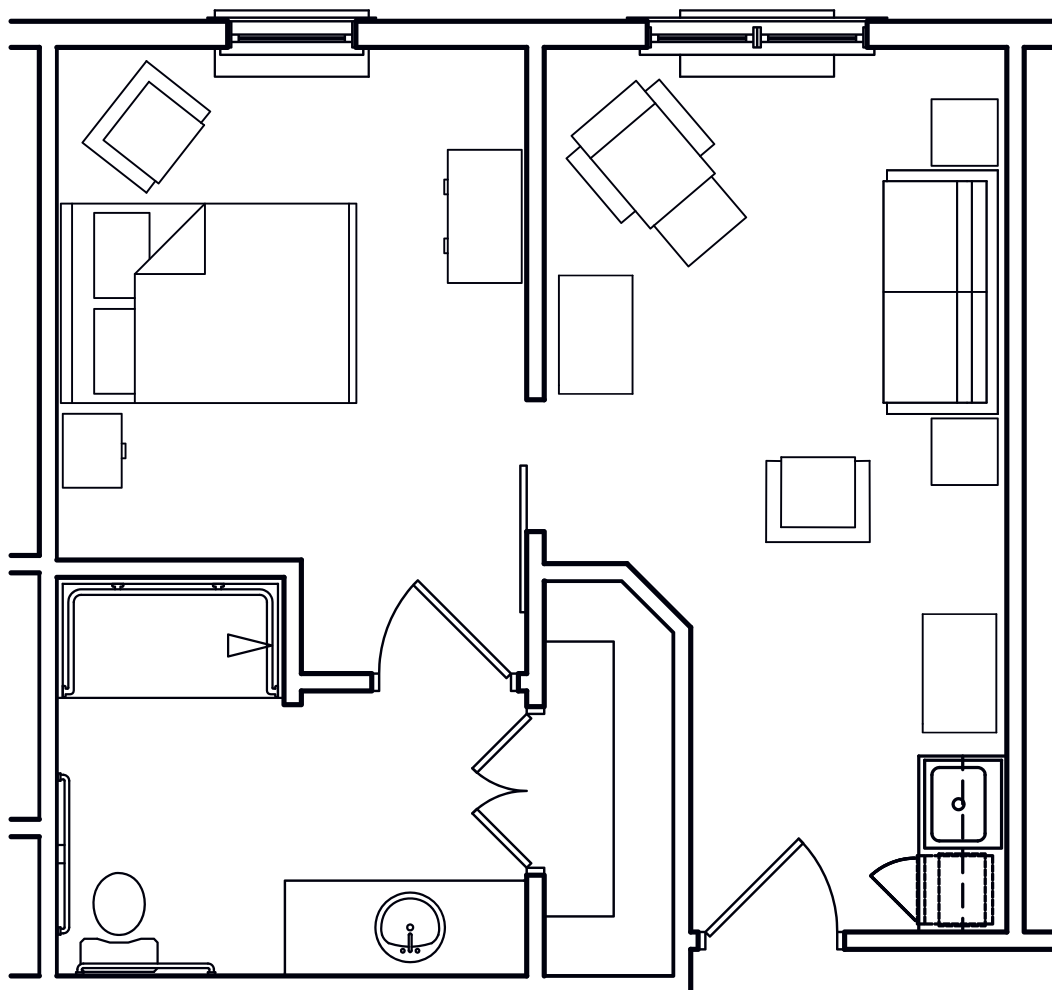

ALCOVE SUITE

BRENTWOOD
Morning Pointe
Assisted Living & Memory Care

LANTERN STUDIO SUITE

BRENTWOOD
Morning Pointe
Assisted Living & Memory Care

ONE BEDROOM SUITE

BRENTWOOD
Morning Pointe
Assisted Living & Memory Care

STUDIO SUITE

BRENTWOOD
Morning Pointe
Assisted Living & Memory Care

2 BEDROOM SUITE

BRENTWOOD
Morning Pointe
Assisted Living & Memory Care