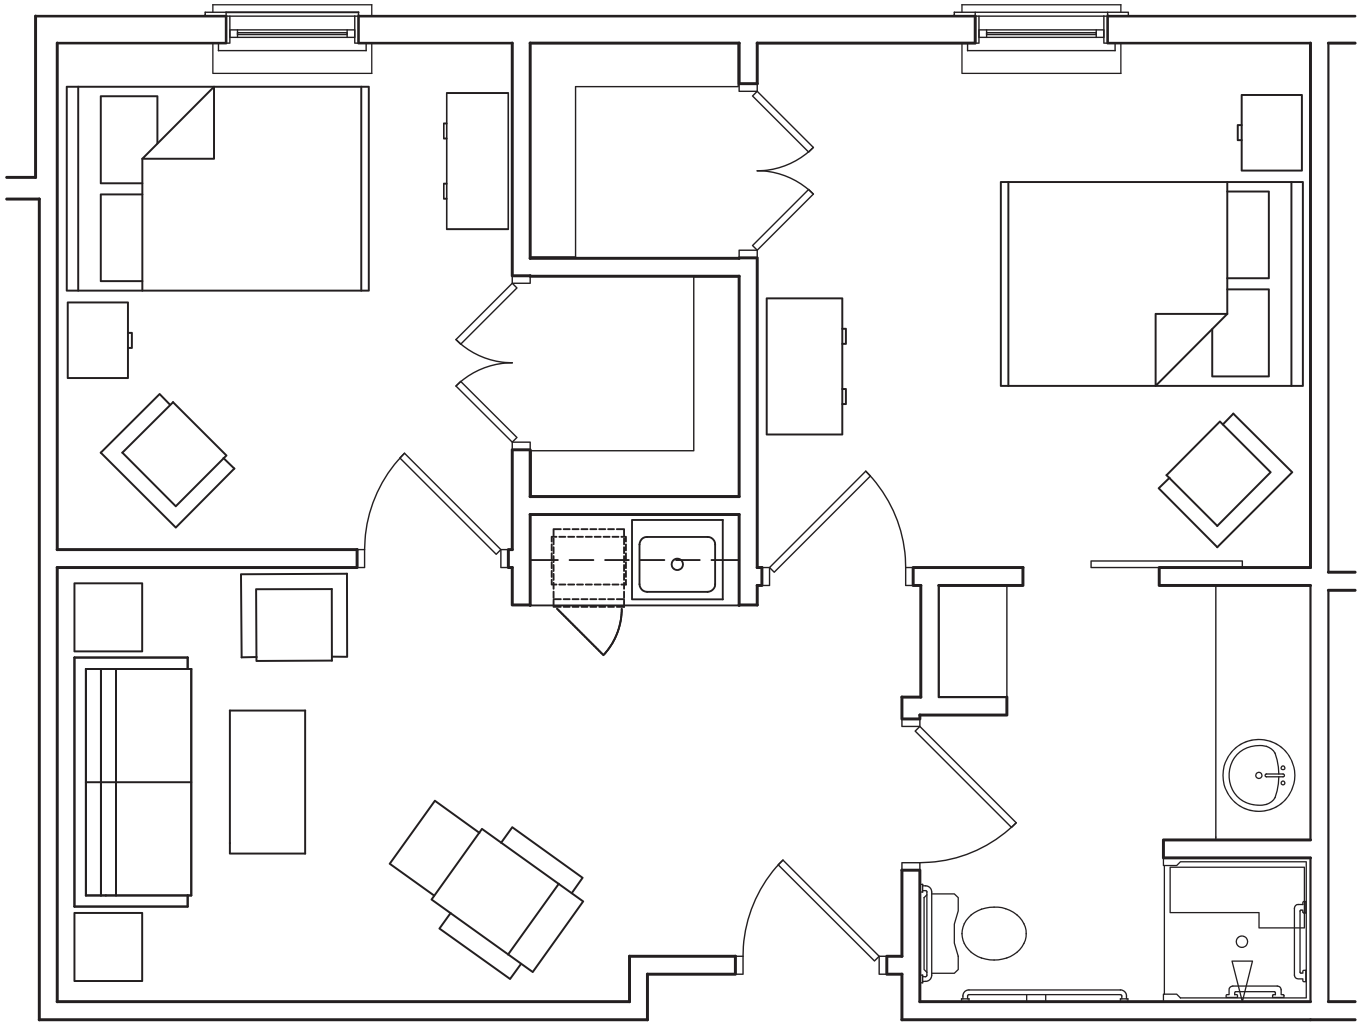

ALCOVE SUITE

BRENTWOOD
Morning Pointe
Assisted Living & Memory Care

LANTERN STUDIO SUITE

BRENTWOOD
Morning Pointe
Assisted Living & Memory Care

ONE BEDROOM SUITE

BRENTWOOD
Morning Pointe
Assisted Living & Memory Care

STUDIO SUITE

BRENTWOOD
Morning Pointe
Assisted Living & Memory Care

2 BEDROOM SUITE

BRENTWOOD
Morning Pointe
Assisted Living & Memory Care