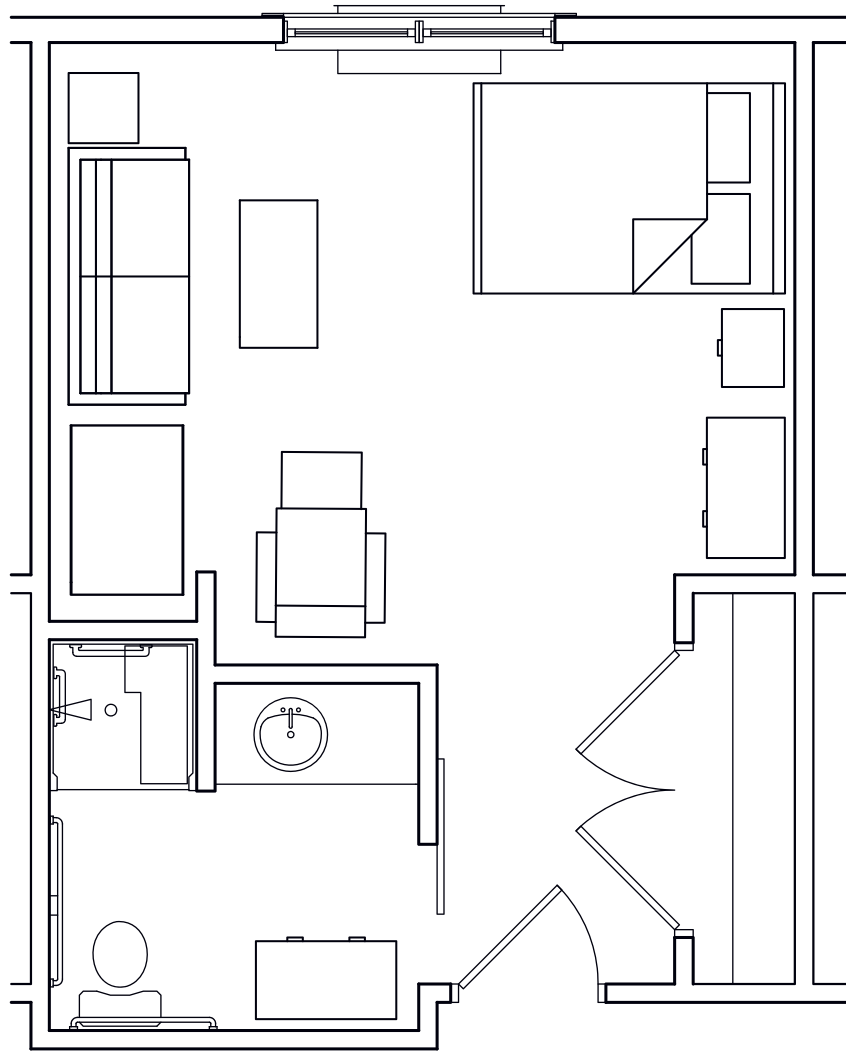

ALCOVE SUITE

BRENTWOOD
Morning Pointe
Assisted Living & Memory Care

LANTERN STUDIO SUITE

BRENTWOOD
Morning Pointe
Assisted Living & Memory Care

ONE BEDROOM SUITE

BRENTWOOD
Morning Pointe
Assisted Living & Memory Care

STUDIO SUITE

BRENTWOOD
Morning Pointe
Assisted Living & Memory Care

2 BEDROOM SUITE

BRENTWOOD
Morning Pointe
Assisted Living & Memory Care