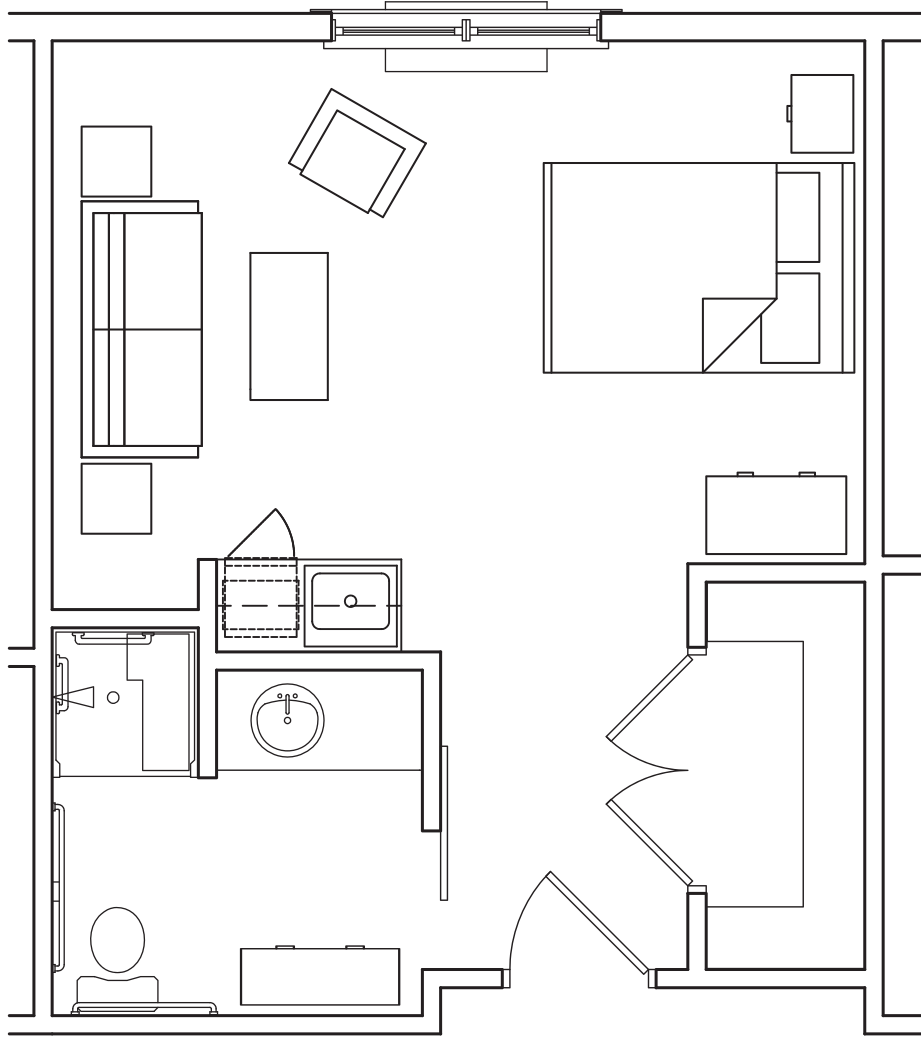

ALCOVE SUITE

BRENTWOOD
Morning Pointe
Assisted Living & Memory Care

LANTERN STUDIO SUITE

BRENTWOOD
Morning Pointe
Assisted Living & Memory Care

ONE BEDROOM SUITE

BRENTWOOD
Morning Pointe
Assisted Living & Memory Care

STUDIO SUITE

BRENTWOOD
Morning Pointe
Assisted Living & Memory Care

2 BEDROOM SUITE

BRENTWOOD
Morning Pointe
Assisted Living & Memory Care