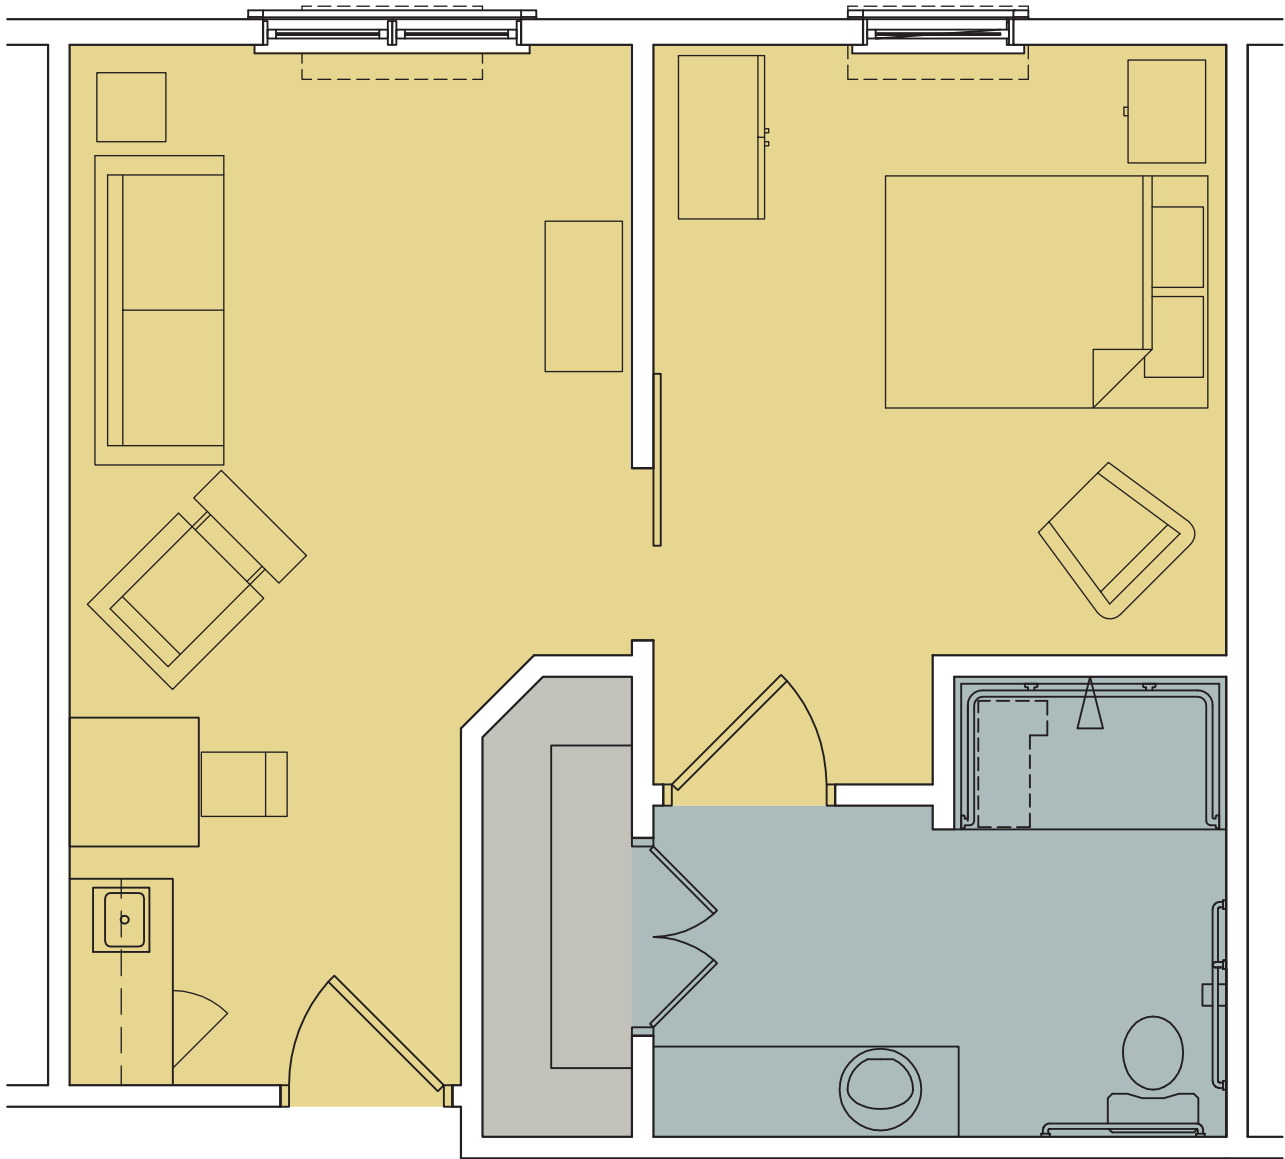

## ONE BEDROOM

CHATTANOOGA  
at Shallowford

**Morning Pointe**

*Assisted Living & Memory Care*