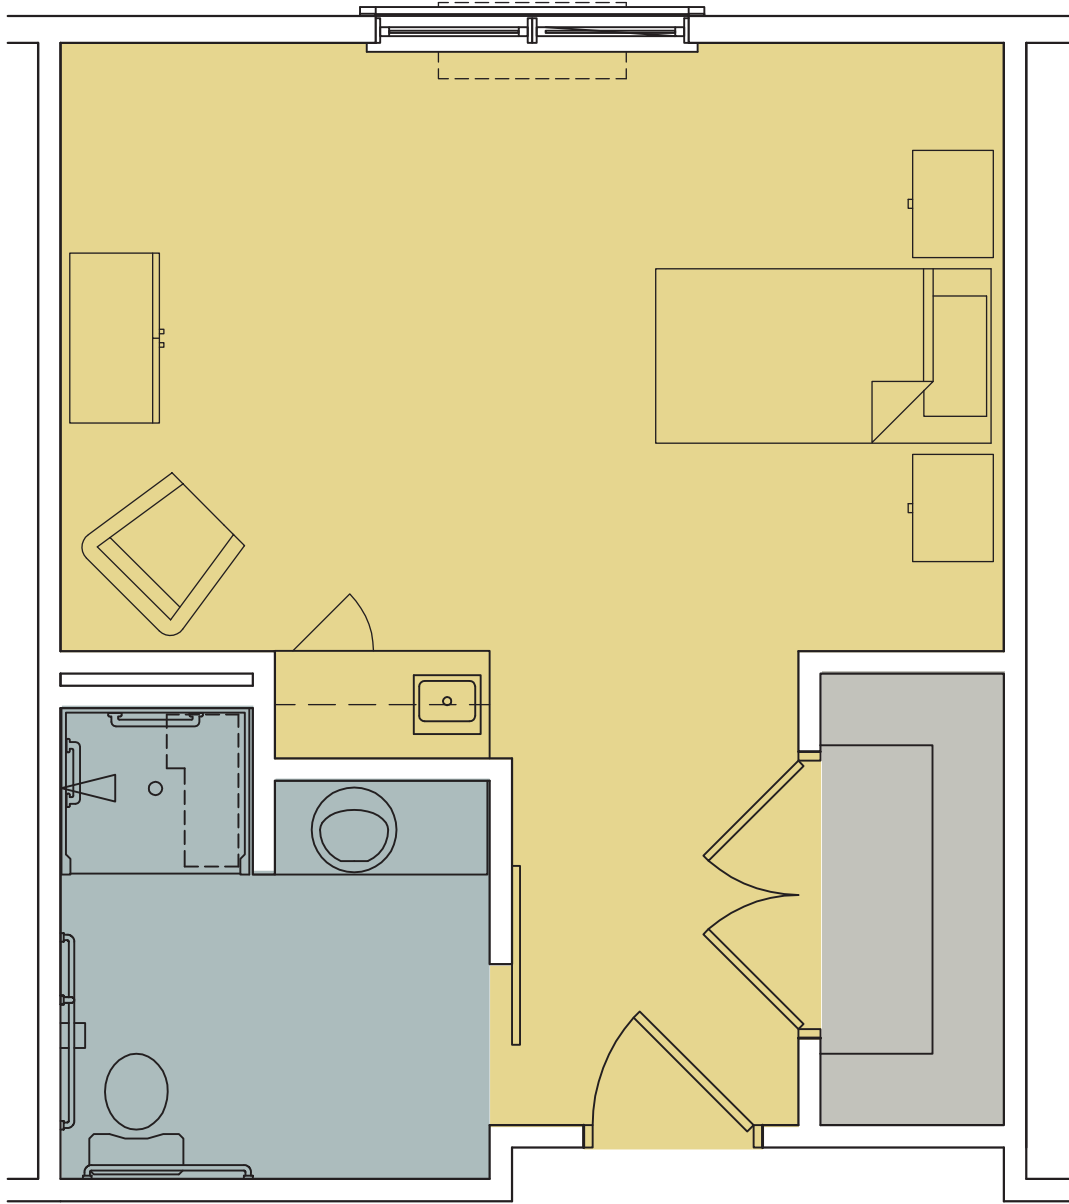

## ONE BEDROOM

CHATTANOOGA  
at Shallowford

**Morning Pointe**

*Assisted Living & Memory Care*