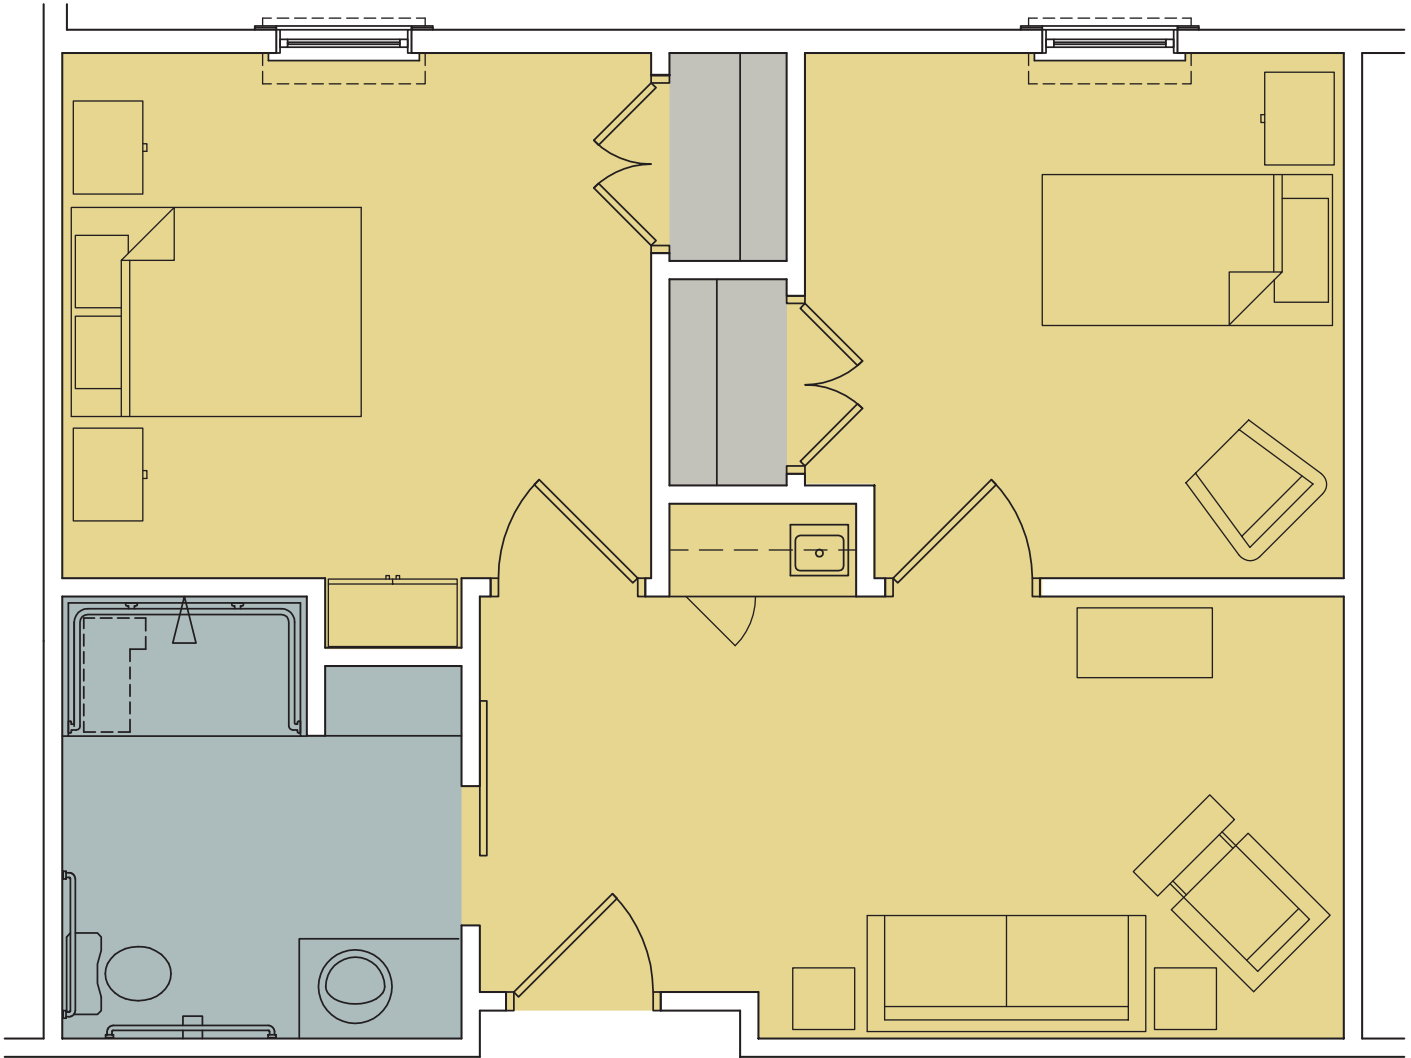

# STUDIO

CHATTANOOGA  
at Shallowford

**Morning Pointe**

*Assisted Living & Memory Care*