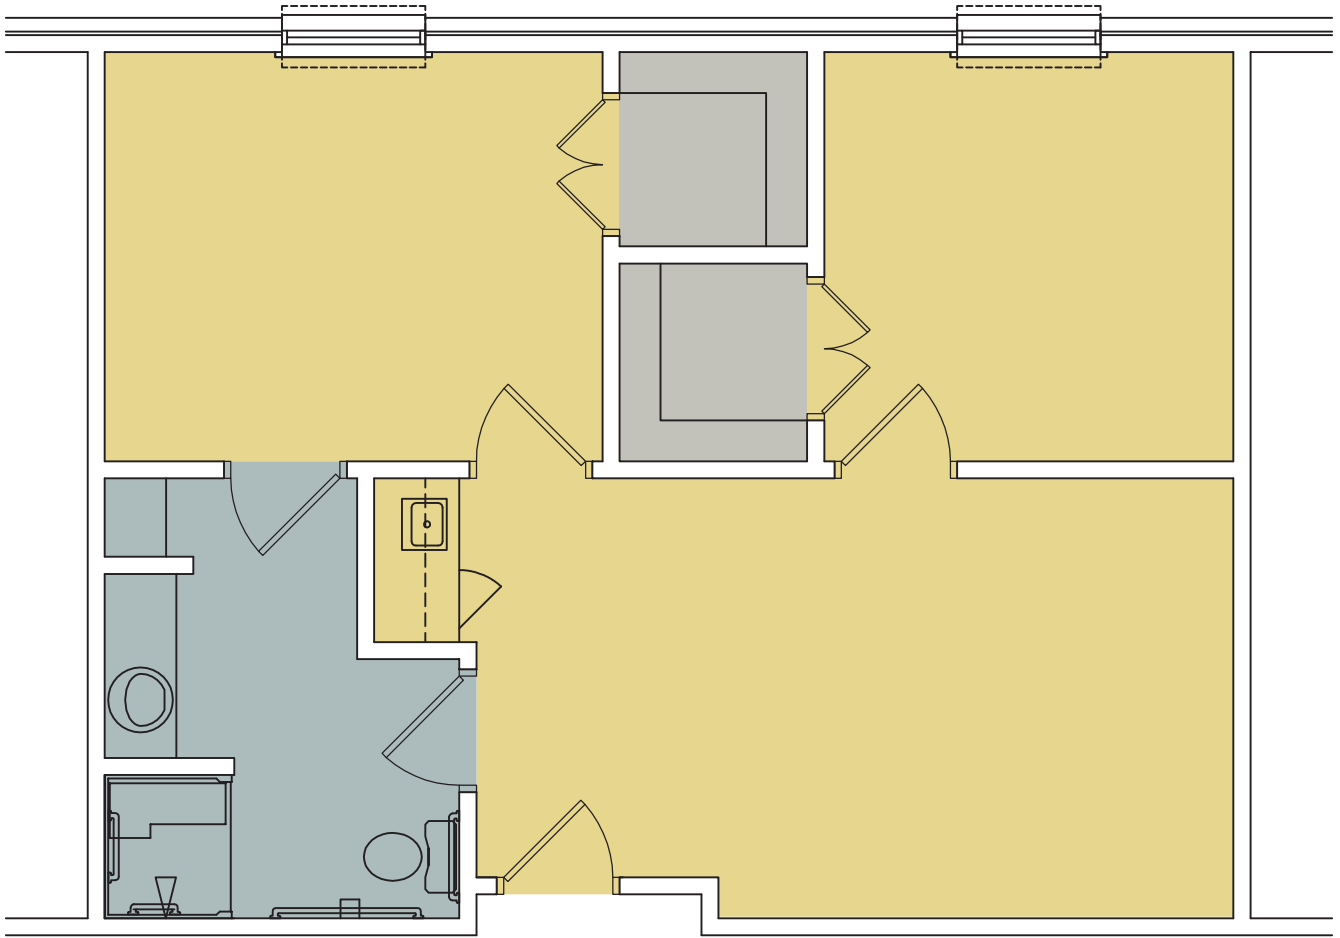

ALCOVE SUITE

GREENBRIAR COVE
Morning Pointe
Assisted Living Residence

COMPANION SUITE

GREENBRIAR COVE
Morning Pointe
Assisted Living Residence

ONE-BEDROOM SUITE

GREENBRIAR COVE
Morning Pointe
Assisted Living Residence

STUDIO SUITE

GREENBRIAR COVE
Morning Pointe
Assisted Living Residence