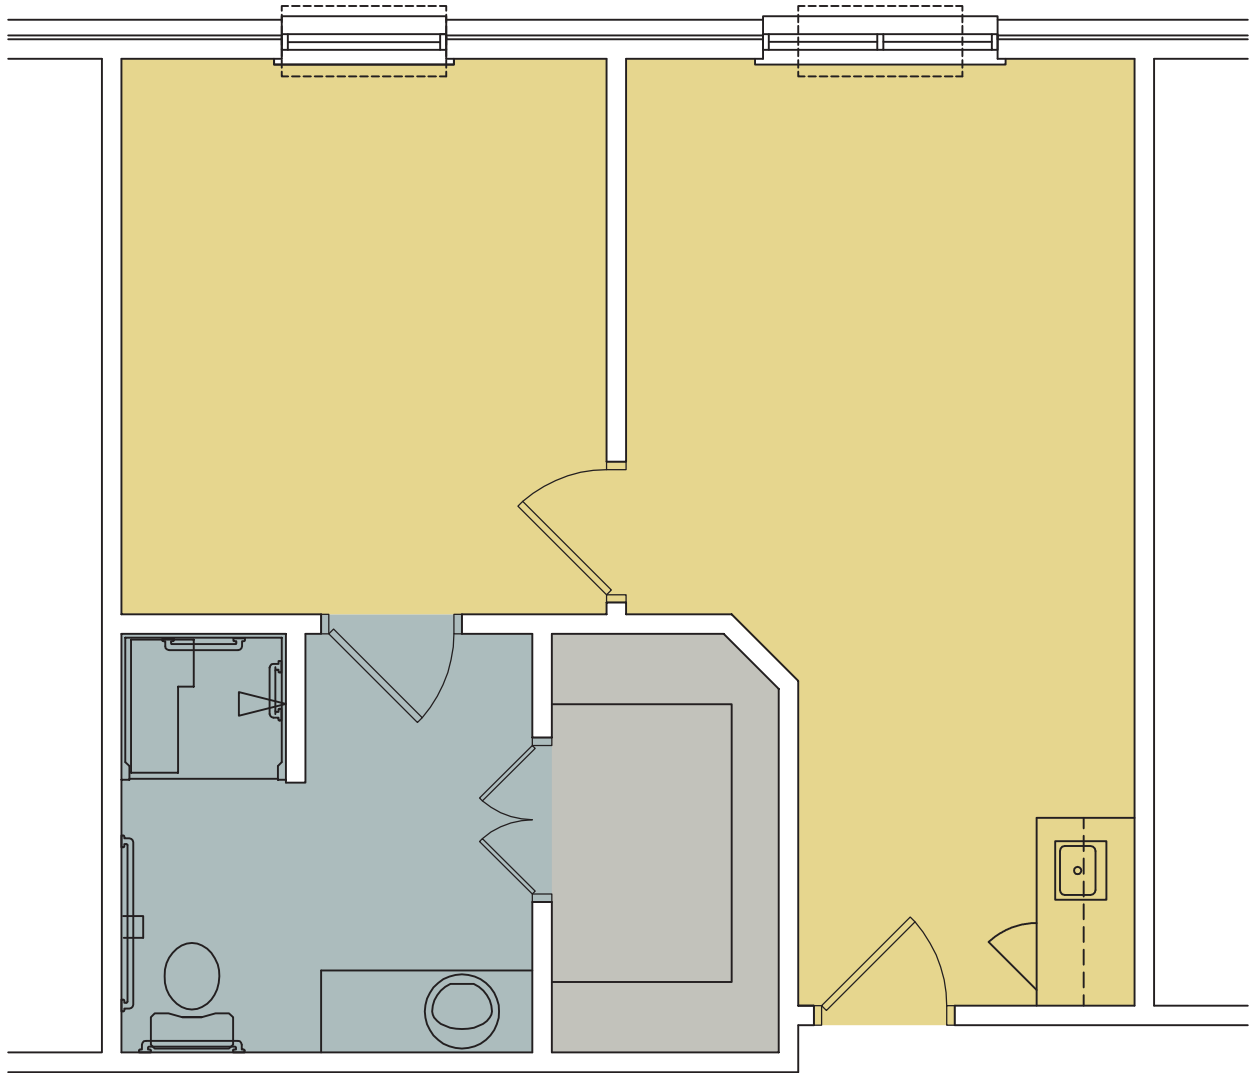

ALCOVE SUITE

GREENBRIAR COVE
Morning Pointe
Assisted Living Residence

COMPANION SUITE

GREENBRIAR COVE
Morning Pointe
Assisted Living Residence

ONE-BEDROOM SUITE

GREENBRIAR COVE
Morning Pointe
Assisted Living Residence

STUDIO SUITE

GREENBRIAR COVE
Morning Pointe
Assisted Living Residence