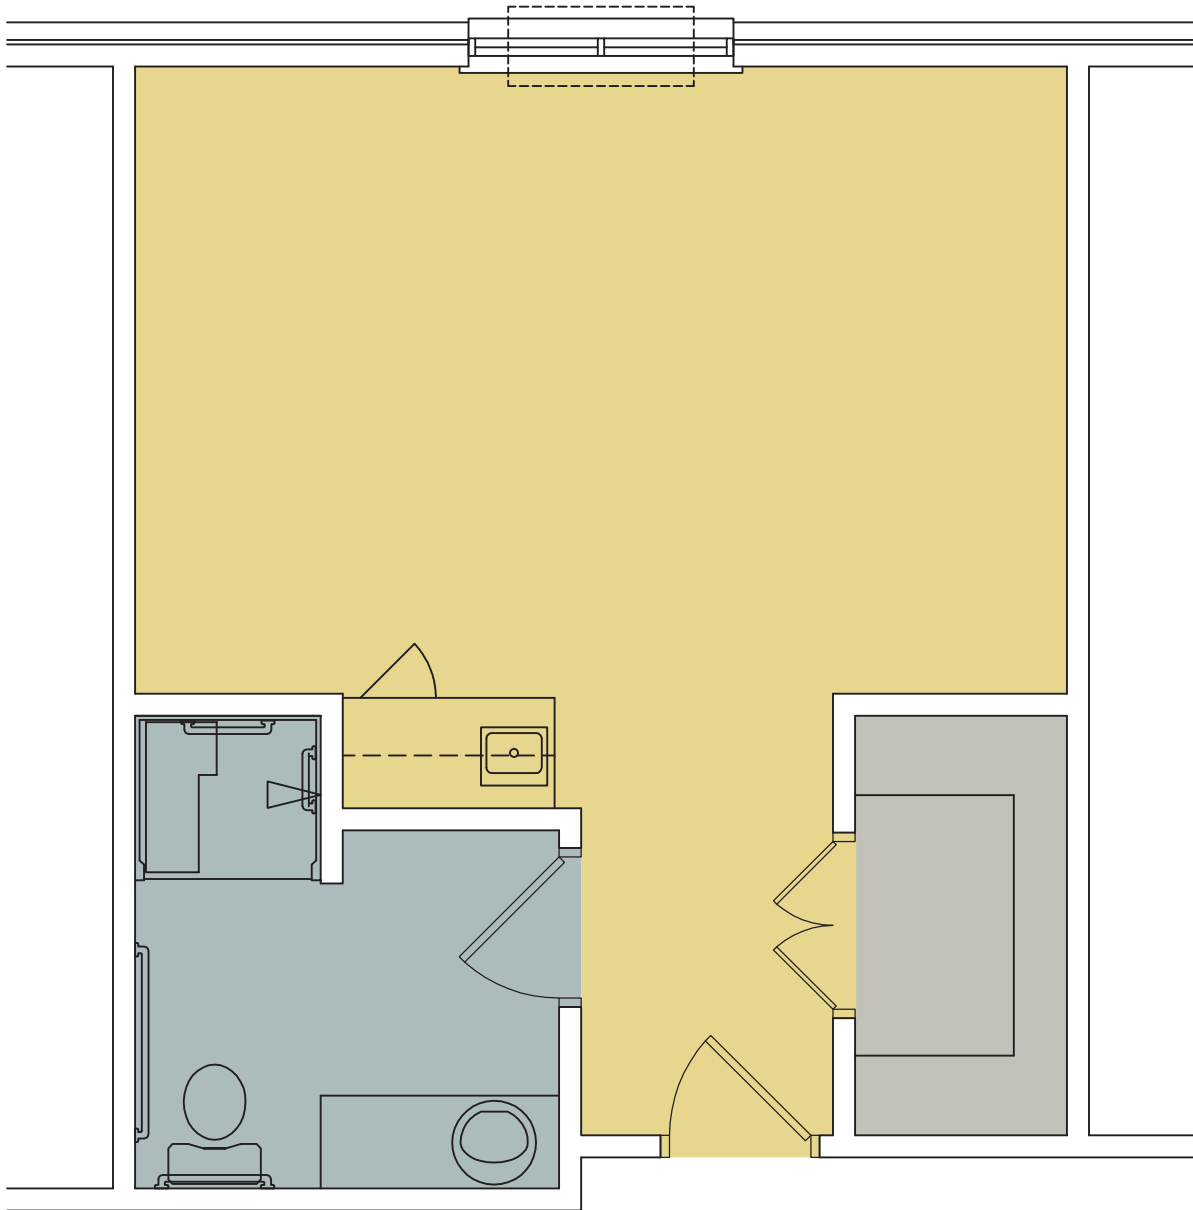

ALCOVE SUITE

GREENBRIAR COVE
Morning Pointe
Assisted Living Residence

COMPANION SUITE

GREENBRIAR COVE
Morning Pointe
Assisted Living Residence

ONE-BEDROOM SUITE

GREENBRIAR COVE
Morning Pointe
Assisted Living Residence

STUDIO SUITE

GREENBRIAR COVE
Morning Pointe
Assisted Living Residence