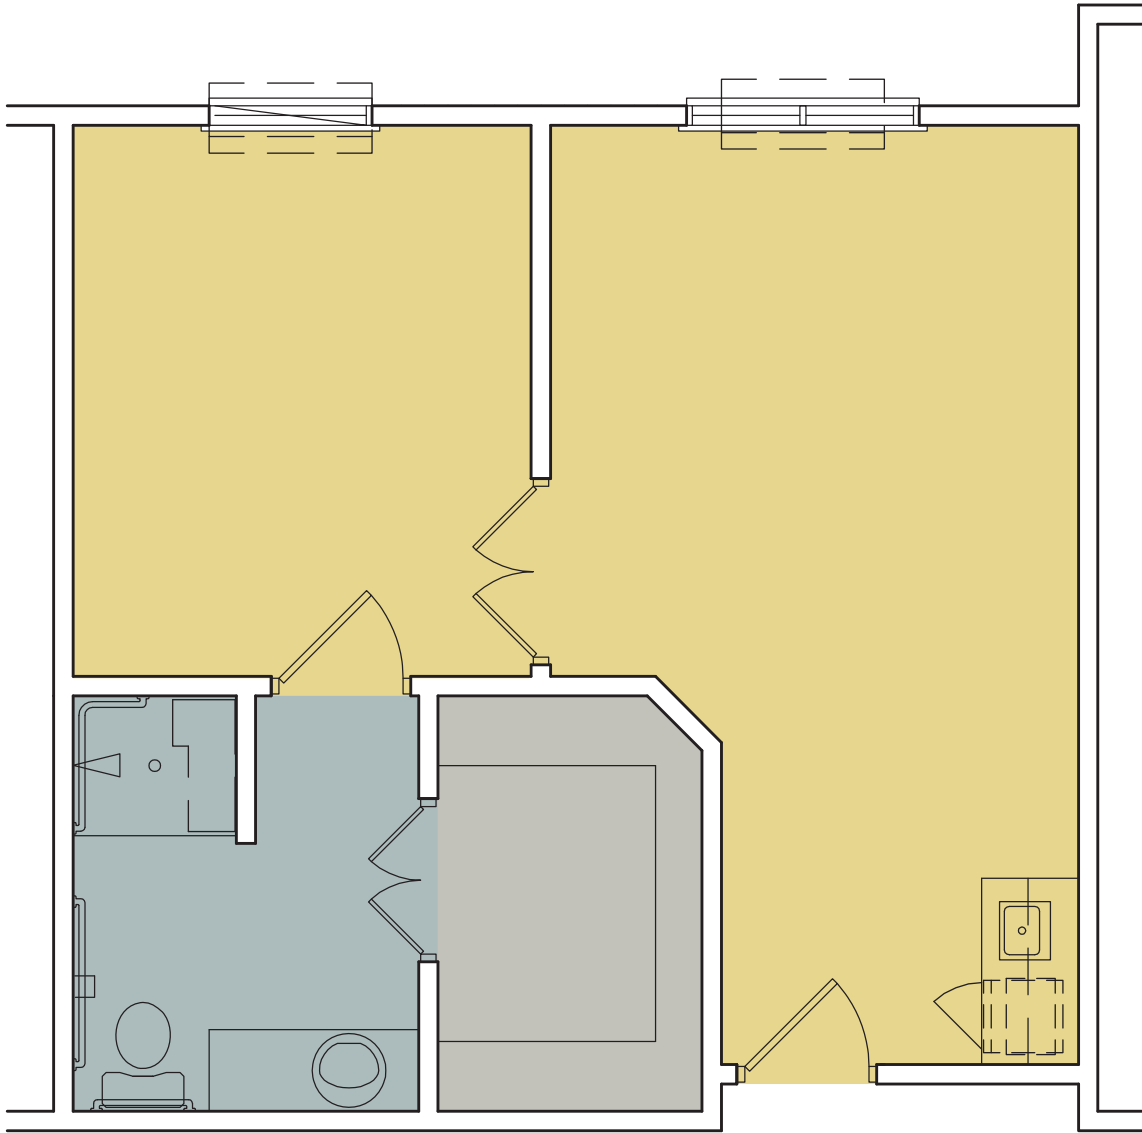

## ONE BEDROOM DELUXE

GREENEVILLE  
**Morning Pointe**  
Assisted Living Residence