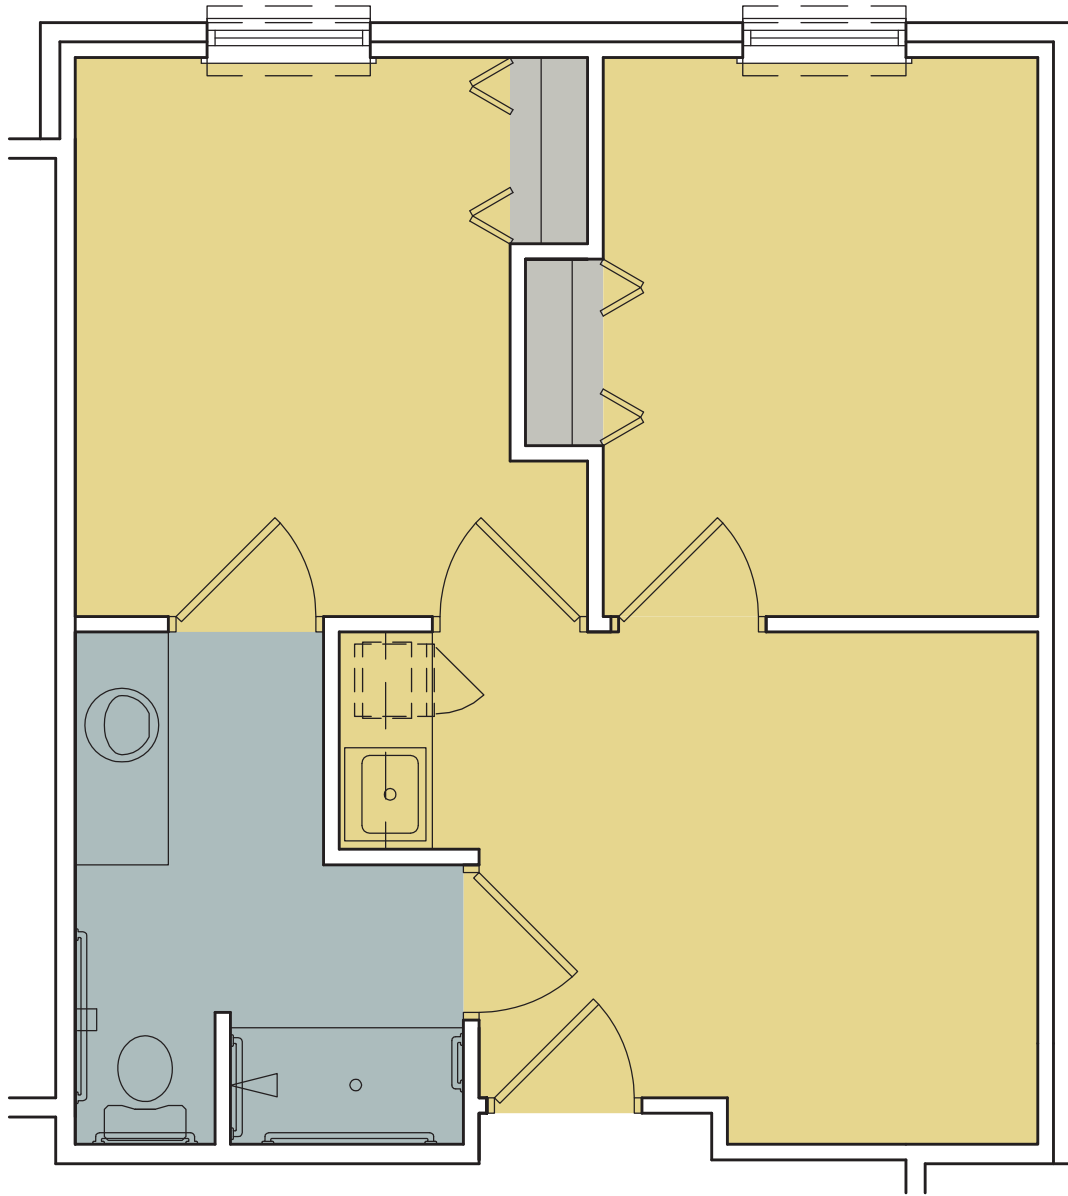

TWO BEDROOM APARTMENT

GREENEVILLE
Morning Pointe
Assisted Living Residence