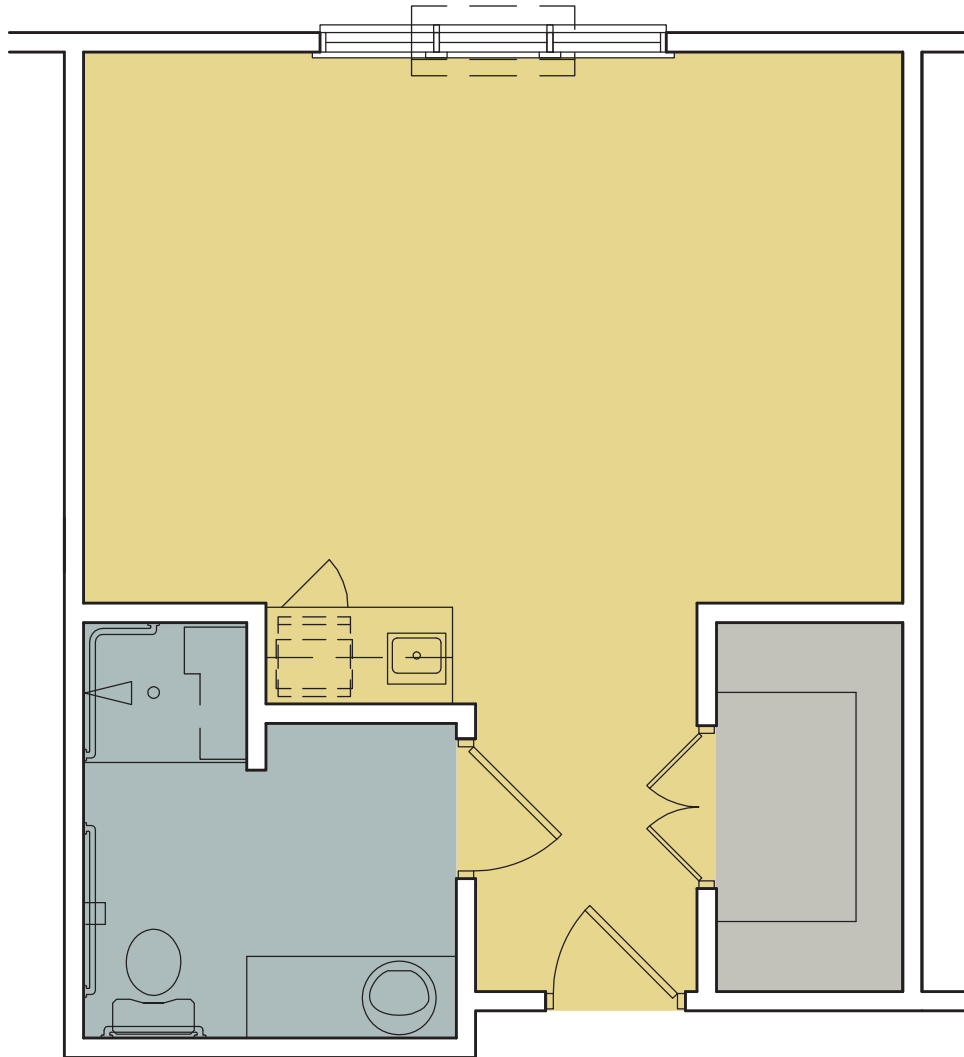

STUDIO DELUXE

GREENEVILLE
Morning Pointe
Assisted Living Residence