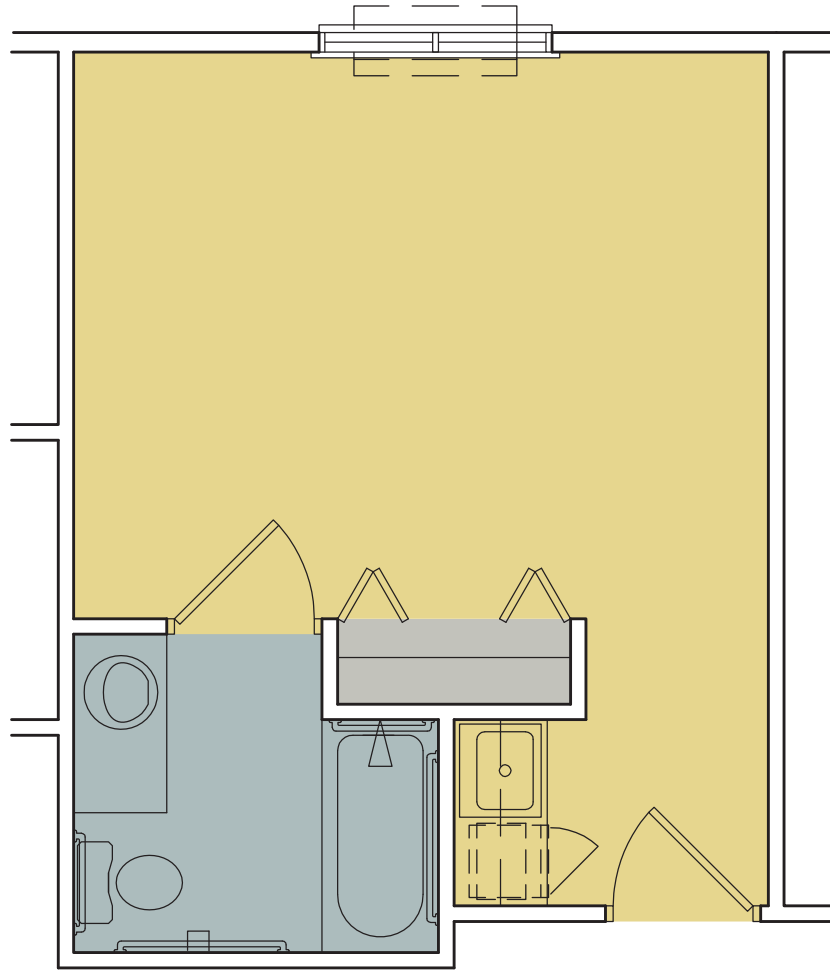

## ONE BEDROOM DELUXE

GREENEVILLE  
**Morning Pointe**  
Assisted Living Residence