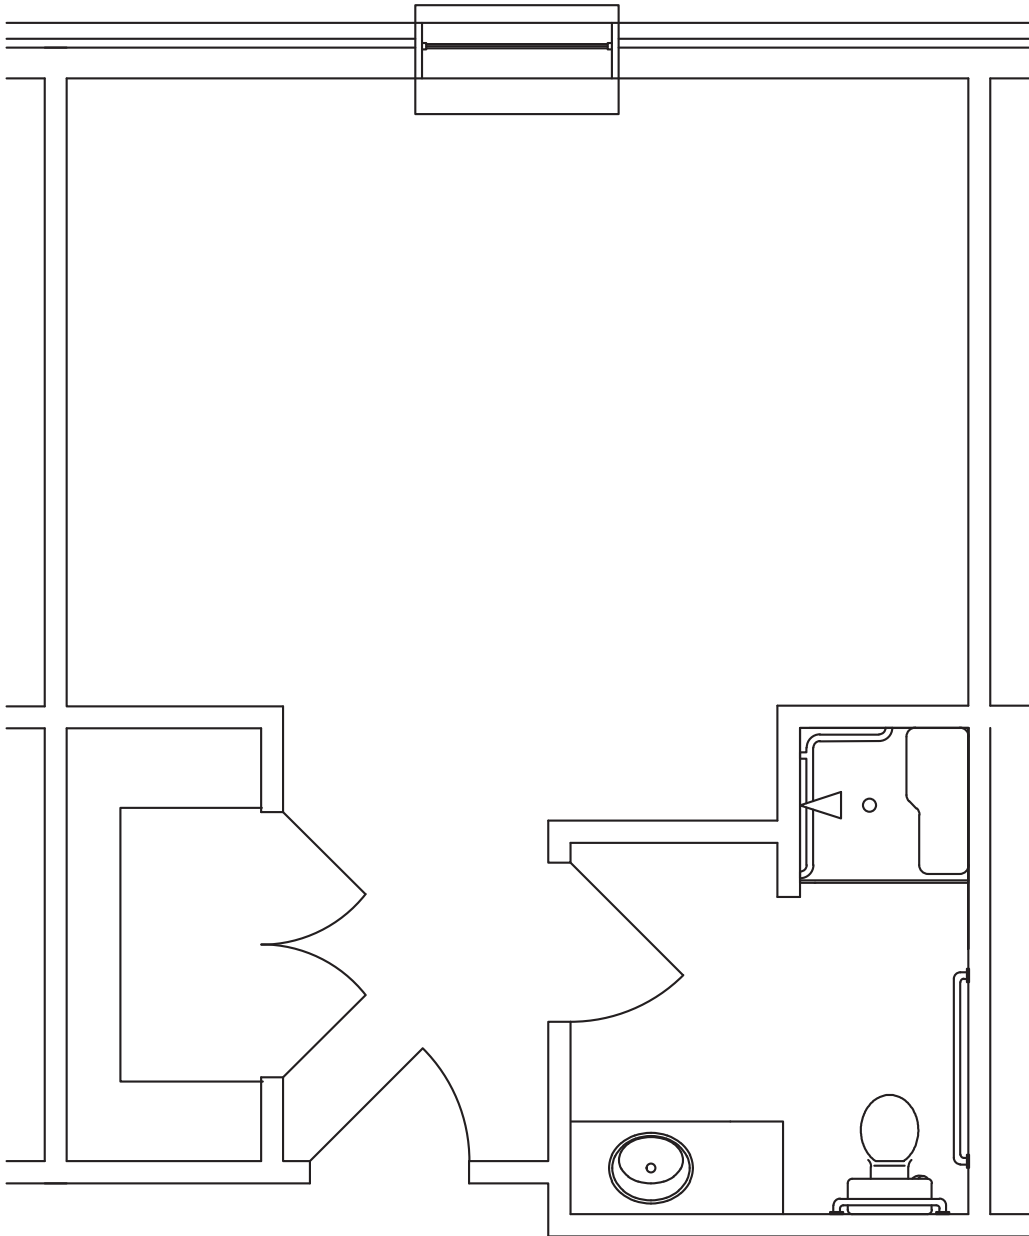

SHARED SUITE

571 SQ FT.

THE  
**Lantern**  
at Morning Point

*Alzheimer's Center of Excellence*

**LENOIR CITY**

STUDIO DELUXE  
354 SF

 THE  
**Lantern**  
at Morning Point  
*Alzheimer's Center of Excellence*  
**LENOIR CITY**